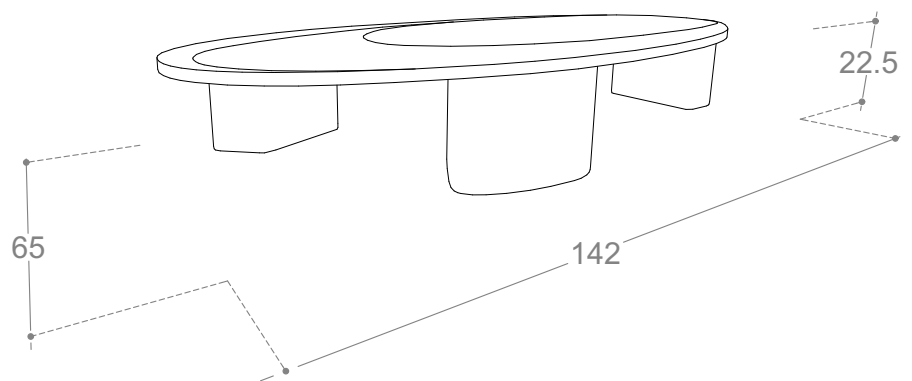

1969

Dimensions W/D/H 142/65/22.5 cm (56/26/9 in)

Materials Polished copper / Resin covered woodboard

Custom materials and finishes available

PRIVATISELECTIONEM designs and builds each piece to order.