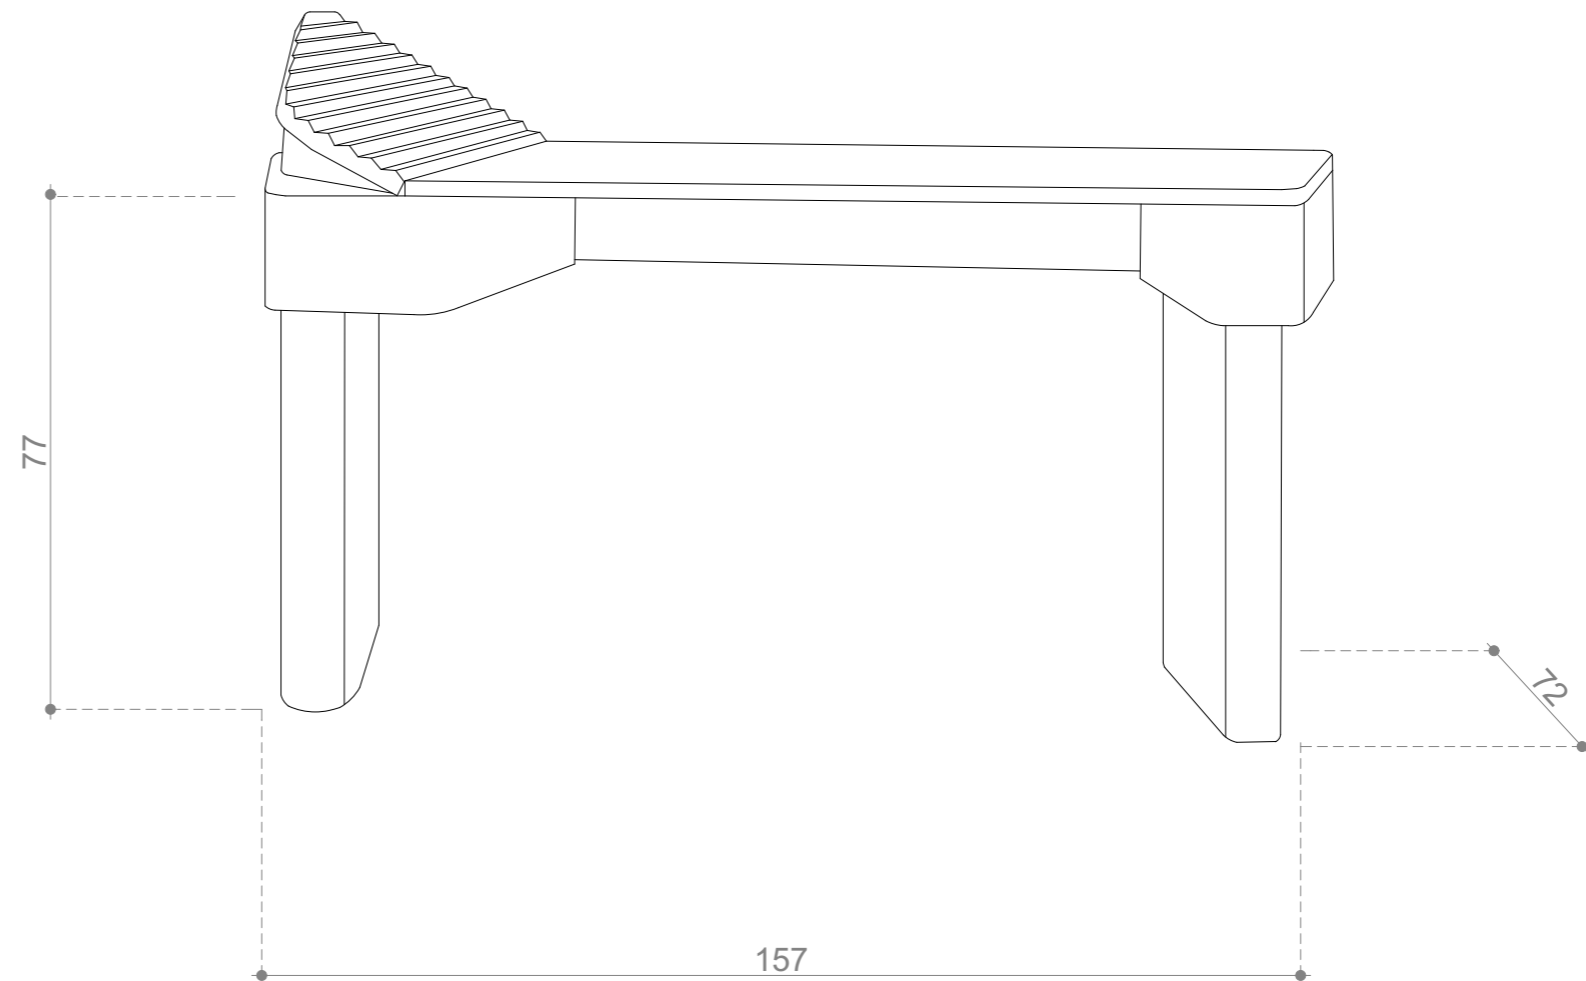

MOON DESK

Dimensions W/D/H 157/72/77 cm (62/28/30 in)

Materials Hand varnished wood, brass and patinated brass

Custom materials and finishes available

Lead time 8 weeks

PRIVATISELECTIONEM designs and builds each piece to order.