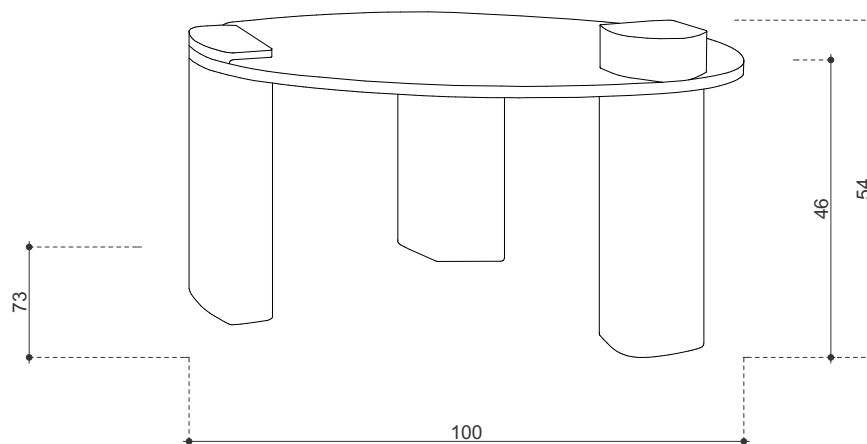

BLUE MOON

Dimensions W/D/H 101/73/54 cm (40/29/21 in)

Materials Black chrome / copper Top: Resin covered woodboard

Custom materials and finishes available

PRIVATISELECTIONEM design and builds each piece to order.