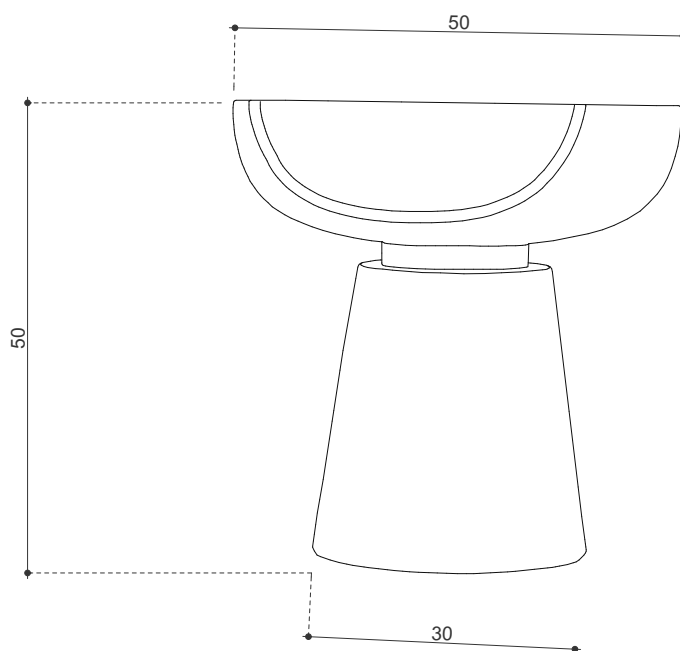

### YaYo table

**Dimensions**       $\varnothing$ /H      50/50 cm (20/20 in )

**Materials**      Resin with liquid metal and marble detail

Custom materials and finishes available

PRIVATISELECTIONEM design and builds each piece to order.