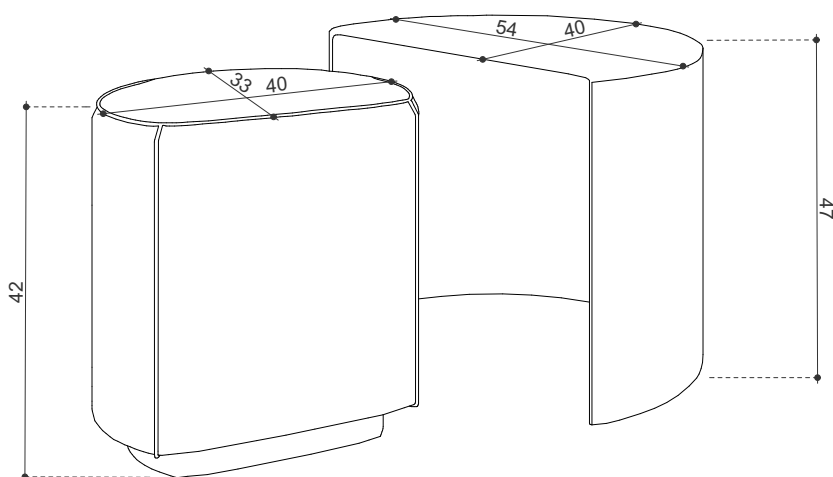

## SHELL

**Dimensions**      W/D/H      54/42/47 cm ( 21/17/19 in )

**Materials**      Fabric and silvered brass

Custom materials and finishes available

PRIVATISELECTIONEM design and builds each piece to order.