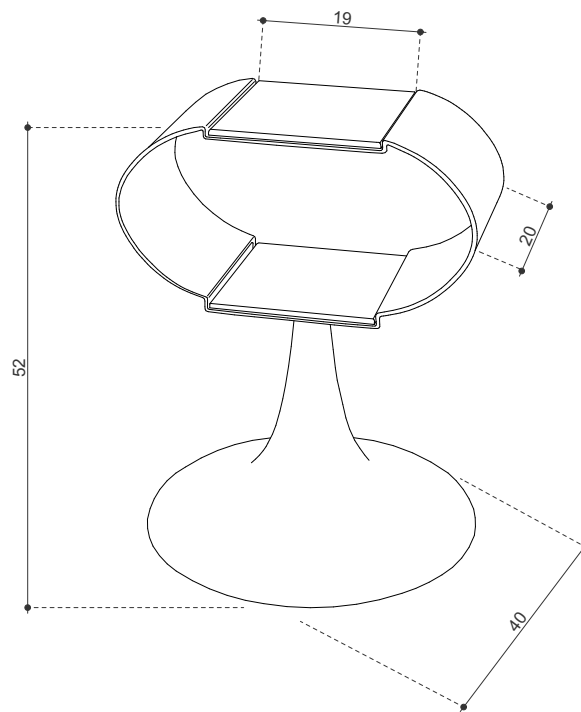

CHANDRA

Dimensions Ø/H 40/52 cm (16/20 in)

Materials Liquid metal, rasin, bronze powder and wood

Custom materials and finishes available

PRIVATISELECTIONEM design and builds each piece to order.