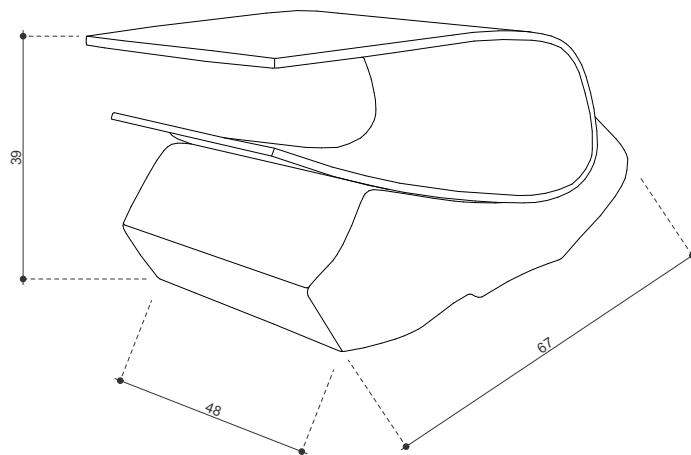

LENTICULAR

Dimensions W/D/H 48/67/39 cm (19/26/15 in)

Materials Wood and liquid metal

Custom materials and finishes available

PRIVATISELECTIONEM design and builds each piece to order.