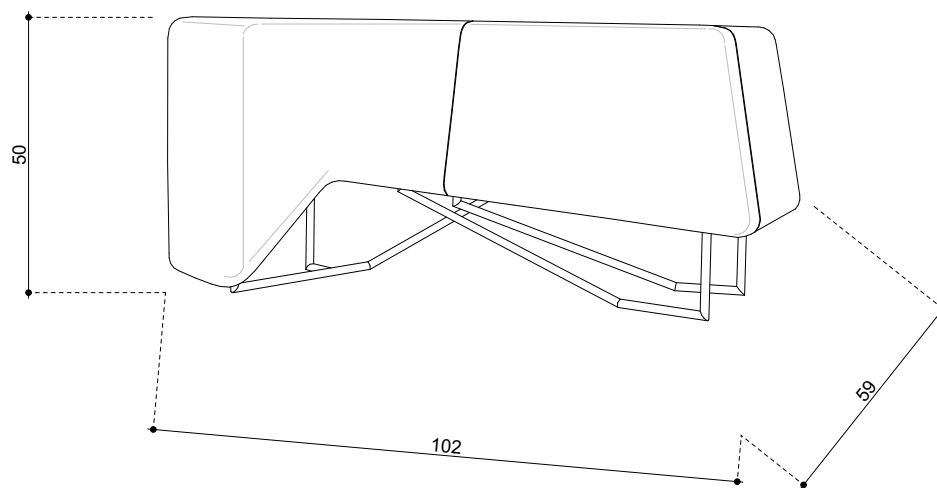

EVE

Dimensions W/D/H 102/59/50 cm (40/23/20 in)

Materials Legs: stainless steel Body: wood / polished brass and aluminum liquid metal

Custom materials and finishes available.

PRIVATISELECTIONEM design and builds each piece to order.