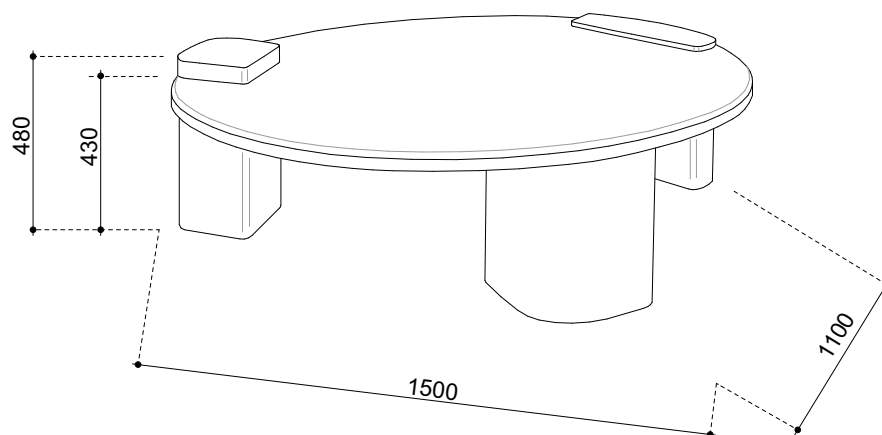

BLUE MOON / MMXIX

**Dimensions** W/D/H 1500/1100/430-480 mm (59/43/17-19 in)

**Materials** Legs: black chrome/copper Top: rasin covered woodboard

Custom materials and finishes available

PRIVATISELECTIONEM design and builds each piece to order.